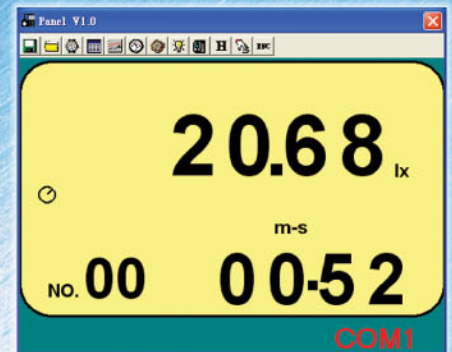

1339R Light Meter Pro. (Datalogging by USB)

- 0.01 Lux Resolution / 10,000 Count Reading
- Average / Integrating Illuminance measurement
- Luminous Intensity measurement
- Ripple Measurement for STRAY & LIGHT function
- Time-Hold measurement
- Stand-alone Datalogger (99 readings)
- Data Logging Capacity (40,000 readings)
- RS-232 interface

Reliable in Quality

1339R Data Logger Light Meter Pro.

FEATURES :

- Dual Display, 4-digit LCD reading.
- Spectral Sensitivity close to CIE photopic Curve.
- Measuring Levels Ranging 0.01 to 999900 Lux, 0.001 to 92927 fc, Autoranging 5 step.
- Accurate and Instant response.
- Integral illuminance measurement.
- Luminous intensity measurement.
- Data Hold function.
- Data memory and read function.
- Data logger function.
- Reference value setting for relative or percentage deviation measurement.
- Ripple measurement for STRAY + LIGHT function.
- Time-hold function.
- Point - average function.
- Comparator function.
- Auto power off function.
- RS232 Interface.
- CNS 5119 Class II.

SPECIFICATIONS :

Display	Dual display 4 digit LCD read out.
Measuring Range	99.99, 999.9, 9999, 99990, 999900 Lux 9.292, 92.92, 929.2, 9292, 92927 fc Auto ranging (5 step) (1 fc = 10.76 Lux)
Overrange Display	OL is displayed
Resolution	0.01 Lux, 0.001 fc
Accuracy	±3% rdg ±5dgt (Calibrated to standard incandescent lamp, 2856°K)
CIE photopic f '1	≤6%
Temperature Characteristics	±0.1%/°C
Measuring Rate	Approximately 5 time/sec
Photosensor	Silicon photodiodes
Data Memory Capacity	99 sets. (Direct reading from LCD display)
Data Logger Capacity	40000 sets.
Operating / Storage Conditions	0°C ~ 50°C <80% RH -10°C ~ 60°C <70%RH
Power Source	6 pcs AAA size Battery
Battery Life (typical)	100 hours
Photosensor Lead Length	150 cm (approx.)
Photosensor Dimensions	92(L) × 60(W) × 29(H)mm
Dimension	150(L) × 72(W) × 35(H)mm
Weight	320g
Accessories	Carrying case, Instruction manual, Battery, CD software, RS232 cable.